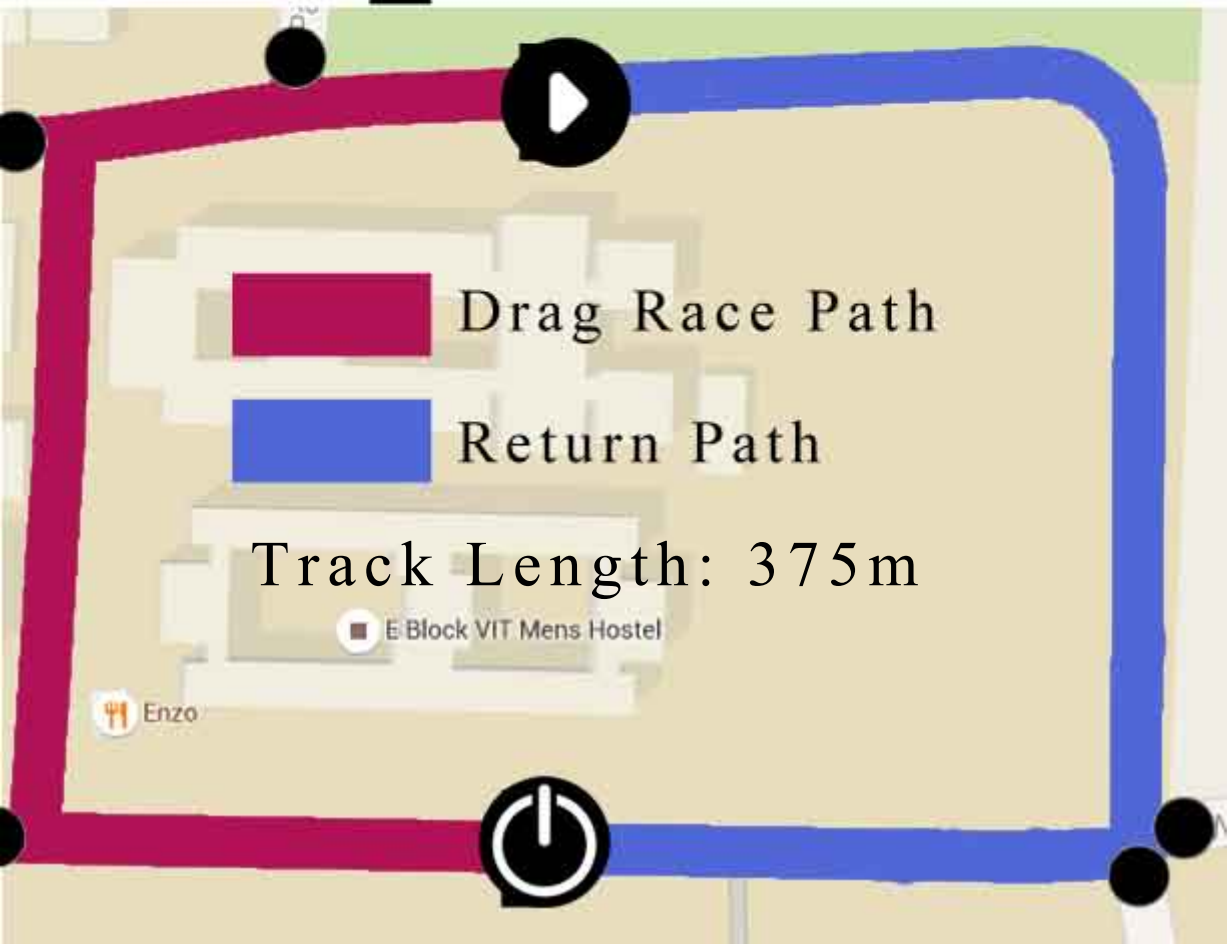

Track for Drag Race

Start

End

Speed Breaker

Drag Race Path

Return Path

Track Length: 375m

E Block VIT Mens Hostel